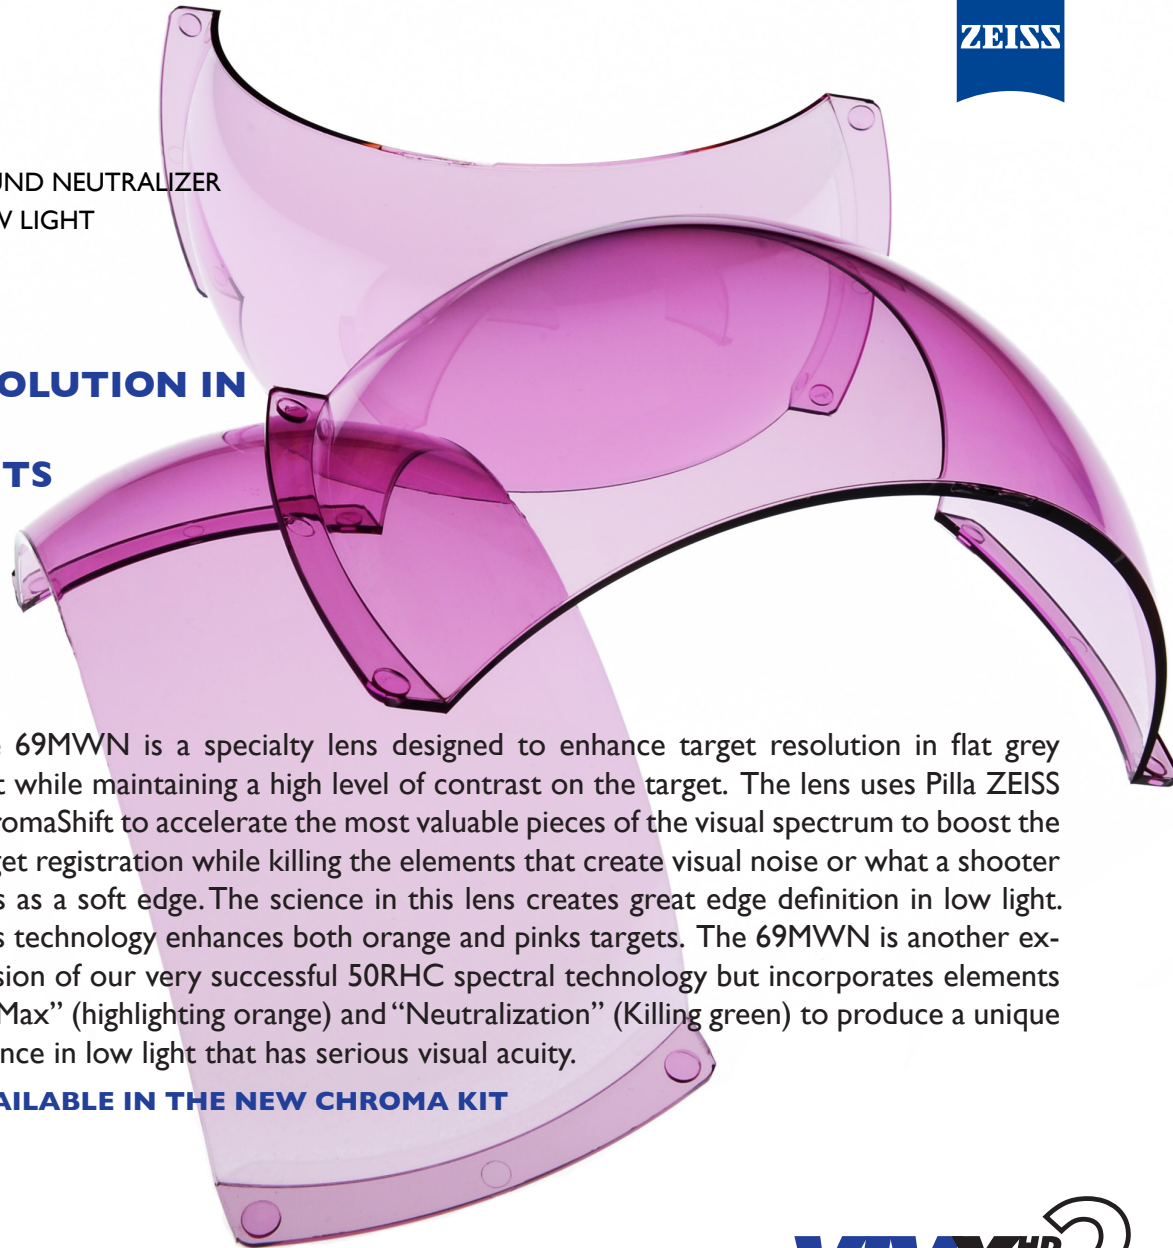

The 69MWN is a specialty lens designed to enhance target resolution in flat grey light while maintaining a high level of contrast on the target. The lens uses Pilla ZEISS ChromaShift to accelerate the most valuable pieces of the visual spectrum to boost the target registration while killing the elements that create visual noise or what a shooter sees as a soft edge. The science in this lens creates great edge definition in low light. This technology enhances both orange and pinks targets. The 69MWN is another extension of our very successful 50RHC spectral technology but incorporates elements of "Max" (highlighting orange) and "Neutralization" (Killing green) to produce a unique science in low light that has serious visual acuity.

AVAILABLE IN THE NEW CHROMA KIT